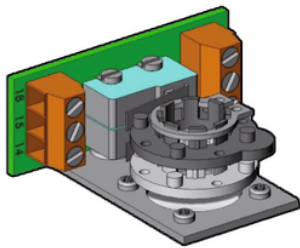

## Kit 2 extra limit switches

Objednací číslo	Materiál	Kategorie	product.detail.attribute.To be used with:
65÷100	FLS Measurement Instrumentation	Příslušenství pro pohonované armatury	**VXE
ALL	FLS Measurement Instrumentation	Příslušenství pro pohonované armatury	**VKD, TKD, FE, FK

## Kit 2 extra limit switches

- Upper part (PVC-U)
  - Bottom part (PVC-U)
  - Bolts (zinc plated steel)
  - Nuts (zinc plated steel )
  - Gasket (NBR)
  - Reinforcing ring (Stainless steel)
- The reinforcing bush are used to reinforce the pipe PE100 (SDR11) e PE-X, to elong the lifetime of the pipeline and to reduce the collapse risk of the pipe in disadvantages conditions. They use is particularly suggested using PE-X pipes. The two tightening keys (d.16-63 and d.75-110) are important tools to install the **MAGNUM 3G** fittings