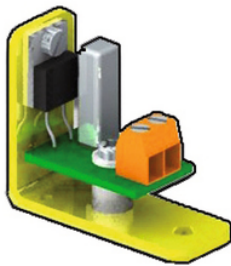

Kit 2 extra limit switches

Objednací číslo	Materiál	Kategorie	product.detail.attribute.To be used with:
-	FLS Measurement Instrumentation	Příslušenství pro pohonované armatury	-
65÷100	FLS Measurement Instrumentation	Příslušenství pro pohonované armatury	**VXE
ALL	FLS Measurement Instrumentation	Příslušenství pro pohonované armatury	**VKD, TKD, FE, FK

Kit 2 extra limit switches

- Upper part (PVC-U)
 - Bottom part (PVC-U)
 - Bolts (zinc plated steel)
 - Nuts (zinc plated steel)
 - Gasket (NBR)
 - Reinforcing ring (Stainless steel)
- The reinforcing bush are used to reinforce the pipe PE100 (SDR11) e PE-X, to elong the lifetime of the pipeline and to reduce the collapse risk of the pipe in disadvantages conditions. They use is particularly suggested using PE-X pipes. The two tightening keys (d.16-63 and d.75-110) are important tools to install the **MAGNUM 3G** fittings