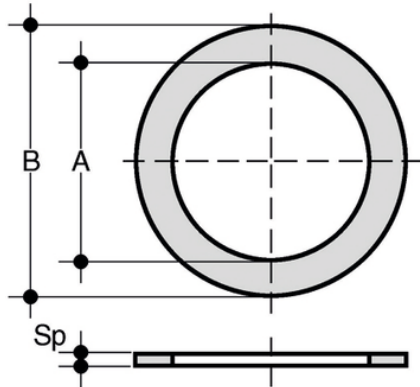

# QHV/X

Flat gasket in EPDM and FKM for DIN 2501 and EN 1092 stubs and flanges