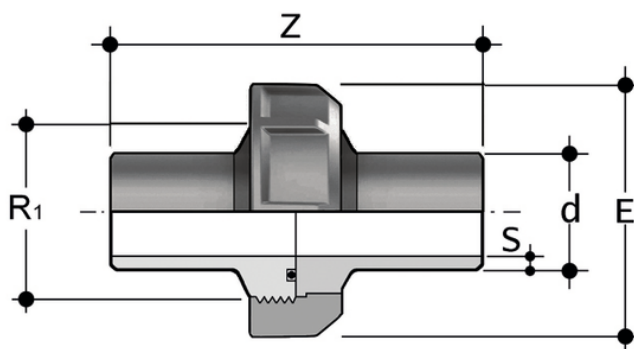

## BBM-L

Long spigot union for butt welding with seal in EPDM or FKM

| Objednáací číslo | Materiál    | Kategorie |
|------------------|-------------|-----------|
| BBML11020F       | PP-H system | Tvarovky  |
| BBML11025F       | PP-H system | Tvarovky  |
| BBML11032F       | PP-H system | Tvarovky  |
| BBML11040F       | PP-H system | Tvarovky  |
| BBML11050F       | PP-H system | Tvarovky  |
| BBML11063F       | PP-H system | Tvarovky  |